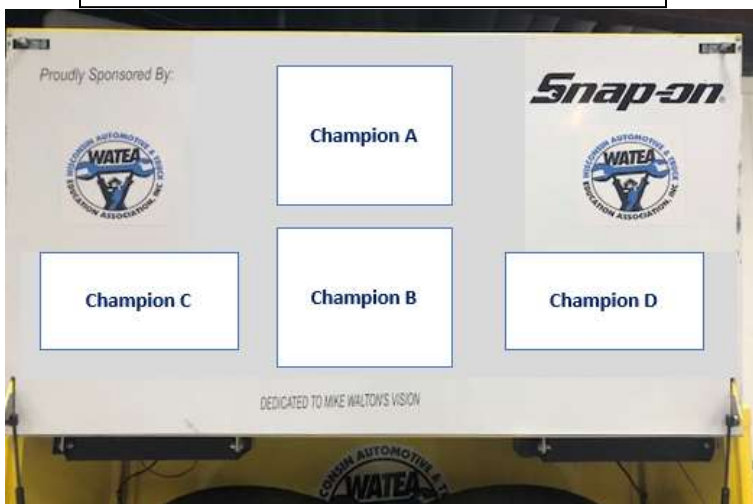

Pit Crew Sponsorship Logo Placement Options

NOTE: Final placements may be adjusted to accommodate the shape of each sponsor's unique logo